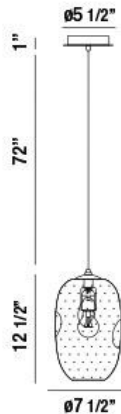

LABRIA, 8" ROUND PENDANT

Options Available

ITEM NO.	FINISH	SHADE
34033-012	CHROME	PINK
34033-029	CHROME	SMOKE
34033-036	CHROME	GREEN

PRODUCT DETAILS

No.	:	34033-029
Product Color	:	CHROME
Product Material	:	METAL
Shade / Accent Colour	:	SMOKE
Shade / Accent Material	:	TEXTURED GLASS
Diameter	:	7.5"
Height	:	12.5"
Overall Height	:	85.5"
Weight	:	4.1lbs

LIGHT SOURCE DETAILS

Number of Bulbs	:	1
Light Source	:	Incandescent
Light Source Type	:	A19
Input Voltage	:	120V
Bulb Voltage	:	120V
Socket Type	:	E26
Wattage	:	40W
Total Wattage	:	40W
Bulb Included	:	No
Dimmable	:	Yes

TECHNICAL DETAILS

Hanging Support Type	:	WIRE
Hanging Support Length	:	72"
Canopy / Backplate Height	:	1"
Canopy / Backplate Dia.	:	5.5"
Location	:	DRY
Approval	:	

PROJECT INFORMATION

Job Name: Date: Type: