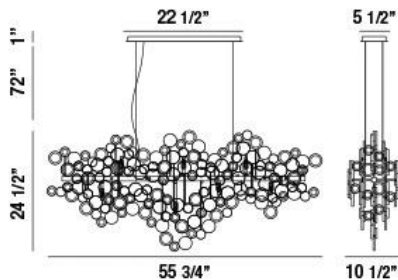

TRENTO, 56" LINEAR CHANDELIER

Options Available

ITEM NO.	FINISH	SHADE
34032-015	CHAMPAGNE SILVER	CLEAR

PRODUCT DETAILS

No.	:	34032-015
Product Color	:	CHAMPAGNE SILVER
Product Material	:	METAL
Shade / Accent Colour	:	CLEAR
Shade / Accent Material	:	HAND PRESSED GLASS
Length	:	55.75"
Width	:	10.5"
Height	:	24.5"
Overall Height	:	97.5"
Weight	:	56lbs

TECHNICAL DETAILS

Hanging Support Type	:	AIRCRAFT CABLE
Hanging Support Length	:	72"
Canopy / Backplate Length	:	22.5"
Canopy / Backplate Height	:	1"
Canopy / Backplate Width	:	5.5"
Location	:	DRY
Approval	:	