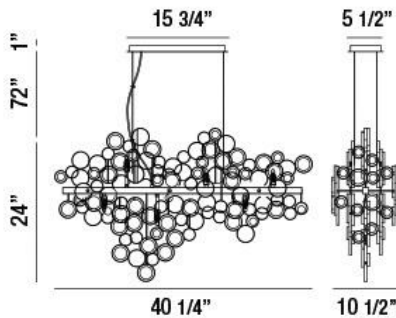

## TRENTO, 40" LINEAR CHANDELIER

### PRODUCT DETAILS

No.	:	34031-018
Product Color	:	CHAMPAGNE SILVER
Product Material	:	METAL
Shade / Accent Colour	:	CLEAR
Shade / Accent Material	:	HAND PRESSED GLASS
Length	:	40.25"
Width	:	10.5"
Height	:	24"
Overall Height	:	97"
Weight	:	38lbs

### TECHNICAL DETAILS

Hanging Support Type	:	AIRCRAFT CABLE
Hanging Support Length	:	72"
Canopy / Backplate Length	:	15.75"
Canopy / Backplate Height	:	1"
Canopy / Backplate Width	:	5.5"
Location	:	DRY
Approval	:	