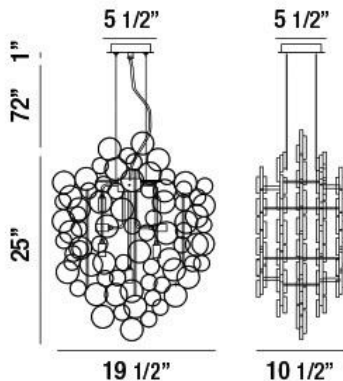

TRENTO, 20" OVAL CHANDELIER

PRODUCT DETAILS

No.	:	34030-011
Product Color	:	CHAMPAGNE SILVER
Product Material	:	METAL
Shade / Accent Colour	:	CLEAR
Shade / Accent Material	:	HAND PRESSED GLASS
Length	:	19.5"
Width	:	10.5"
Height	:	25"
Overall Height	:	98"
Weight	:	30.8lbs

LIGHT SOURCE DETAILS

Number of Bulbs	:	7
Light Source	:	Halogen
Light Source Type	:	G9
Input Voltage	:	120V
Bulb Voltage	:	120V
Socket Type	:	G9
Wattage	:	40W
Total Wattage	:	280W
Bulb Included	:	Yes
Dimmable	:	Yes

Options Available

ITEM NO.	FINISH	SHADE
34030-011	CHAMPAGNE SILVER	CLEAR

TECHNICAL DETAILS

Hanging Support Type	:	AIRCRAFT CABLE
Hanging Support Length	:	72"
Canopy / Backplate Length	:	5.5"
Canopy / Backplate Height	:	1"
Canopy / Backplate Width	:	5.5"
Location	:	DRY
Approval	:	