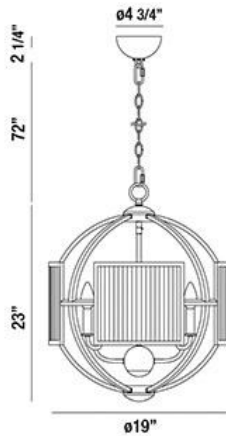

MANILOW, 19" ROUND CHANDELIER

Options Available

ITEM NO.	FINISH	SHADE
33849-010	POLISHED NICKEL	CLEAR
33849-027	BRASS	CLEAR

PRODUCT DETAILS

No.	:	33849-010
Product Color	:	POLISHED NICKEL
Product Material	:	METAL
Shade / Accent Colour	:	CLEAR
Shade / Accent Material	:	RIPPLE GLASS
Diameter	:	19"
Height	:	23"
Overall Height	:	97.25"
Weight	:	11.5lbs

LIGHT SOURCE DETAILS

Number of Bulbs	:	6
Light Source	:	Incandescent
Light Source Type	:	B10
Input Voltage	:	120V
Bulb Voltage	:	120V
Socket Type	:	E12
Wattage	:	60W
Total Wattage	:	360W
Bulb Included	:	No
Dimmable	:	Yes

TECHNICAL DETAILS

Hanging Support Type	:	CHAIN
Hanging Support Length	:	72"
Canopy / Backplate Height	:	2.25"
Canopy / Backplate Dia.	:	4.75"
Location	:	DRY
Approval	:	

PROJECT INFORMATION

 Job Name: Date: Type: