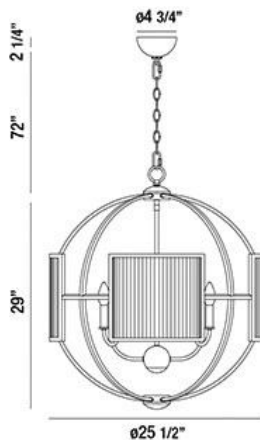

MANILOW, 26" ROUND CHANDELIER

PRODUCT DETAILS

No.	:	33848-020
Product Color	:	BRASS
Product Material	:	METAL
Shade / Accent Colour	:	CLEAR
Shade / Accent Material	:	RIPPLE GLASS
Diameter	:	25.5"
Height	:	29"
Overall Height	:	103.25"
Weight	:	17lbs

LIGHT SOURCE DETAILS

Number of Bulbs	:	8
Light Source	:	Incandescent
Light Source Type	:	B10
Input Voltage	:	120V
Bulb Voltage	:	120V
Socket Type	:	E12
Wattage	:	60W
Total Wattage	:	480W
Bulb Included	:	No
Dimmable	:	Yes

Options Available

ITEM NO.	FINISH	SHADE
33848-013	POLISHED NICKEL	CLEAR
33848-020	BRASS	CLEAR

TECHNICAL DETAILS

Hanging Support Type	:	CHAIN
Hanging Support Length	:	72"
Canopy / Backplate Height	:	2.25"
Canopy / Backplate Dia.	:	4.75"
Location	:	DRY
Approval	:	