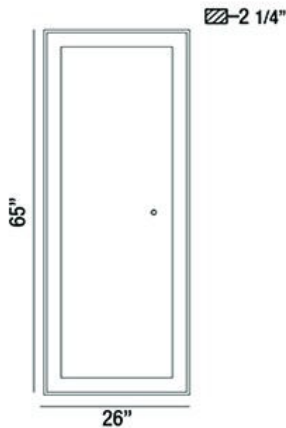

PROJECT INFORMATION

Job Name: Date: Type:

Comments: