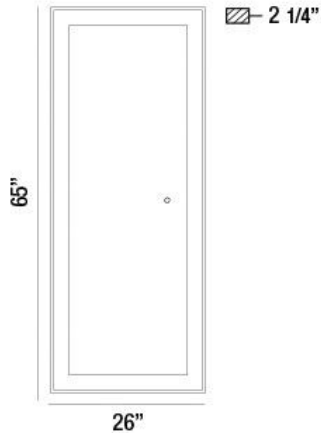

TECHNICAL DETAILS

Location	:	DAMP
Approval	:	

PROJECT INFORMATION

Job Name: Date: Type:

Comments: