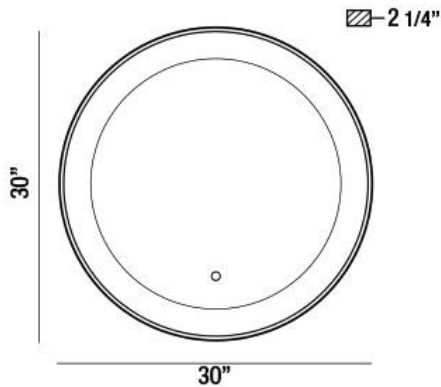

PROJECT INFORMATION

Job Name: Date: Type:

Comments: