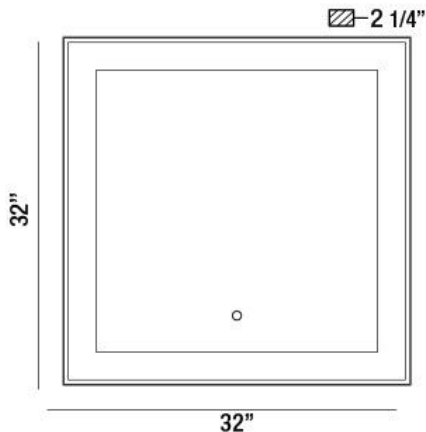

TECHNICAL DETAILS

Location	:	DAMP
Approval	:	

PROJECT INFORMATION

Job Name: Date: Type:

Comments: