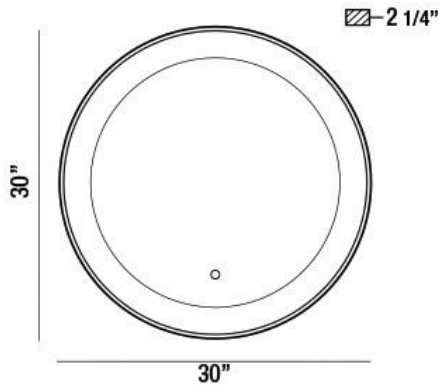

PROJECT INFORMATION

Job Name: Date: Type:

Comments: