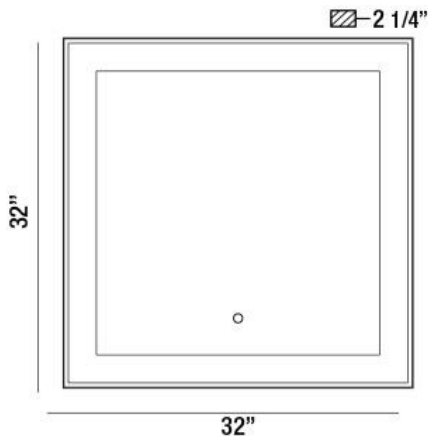

TECHNICAL DETAILS

Location	:	DAMP
Approval	:	

PROJECT INFORMATION

Job Name: Date: Type:

Comments: