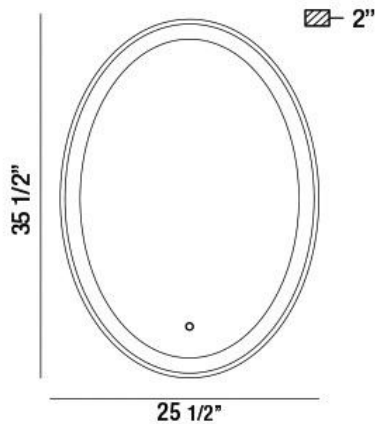

PROJECT INFORMATION

Job Name: Date: Type:

Comments: