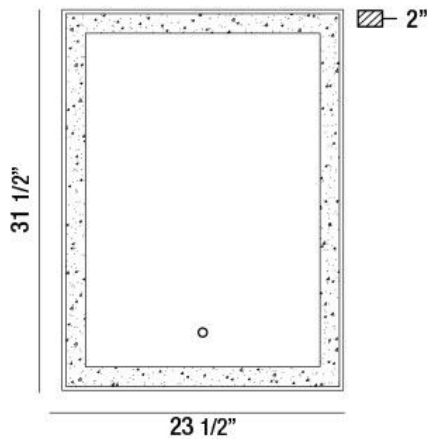

PROJECT INFORMATION

Job Name: Date: Type:

Comments: