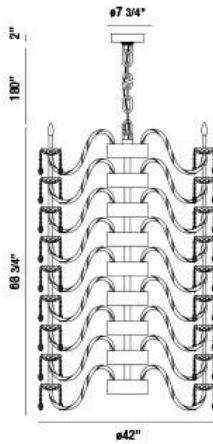

FERRERO, 42" ROUND CHANDELIER

Options Available

ITEM NO.	FINISH	SHADE
33763-019	CHROME	CLEAR
33763-026	CHROME	SMOKE
33763-033	CHROME	COGNAC

PRODUCT DETAILS

No.	:	33763-019
Product Color	:	CHROME
Product Material	:	METAL
Shade / Accent Colour	:	CLEAR
Shade / Accent Material	:	CRYSTAL
Diameter	:	42"
Height	:	68.75"
Overall Height	:	250.75"
Weight	:	255lbs

LIGHT SOURCE DETAILS

Number of Bulbs	:	108
Light Source	:	Incandescent
Light Source Type	:	B10
Input Voltage	:	120V
Bulb Voltage	:	120V
Socket Type	:	E12
Wattage	:	60W
Total Wattage	:	6480W
Bulb Included	:	No
Dimmable	:	Yes

TECHNICAL DETAILS

Hanging Support Type	:	CHAIN
Hanging Support Length	:	180"
Canopy / Backplate Height	:	2"
Canopy / Backplate Dia.	:	7.75"
Location	:	DRY
Approval	:	

PROJECT INFORMATION

 Job Name: Date: Type: