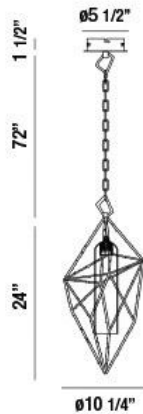

VERDINO, 10" ROUND PENDANT

PRODUCT DETAILS

No.	:	33758-015
Product Color	:	ROSE GOLD
Product Material	:	METAL
Shade / Accent Colour	:	CLEAR
Shade / Accent Material	:	TEXTURED GLASS
Diameter	:	10.25"
Height	:	24"
Overall Height	:	97.5"
Weight	:	7.7lbs

LIGHT SOURCE DETAILS

Light Source Type	:	INTEGRATED LED
Input Voltage	:	120V
Bulb Voltage	:	120V
Socket Type	:	LED
Total Wattage	:	5W
Total Lumen	:	400lm
Kelvin	:	4000K
CRI	:	90+
Dimmable	:	Yes

Options Available

ITEM NO.	FINISH	SHADE
33758-015	ROSE GOLD	CLEAR

TECHNICAL DETAILS

Hanging Support Type	:	CHAIN
Hanging Support Length	:	72"
Canopy / Backplate Height	:	1.5"
Canopy / Backplate Dia.	:	5.5"
Location	:	DRY
Approval	:	