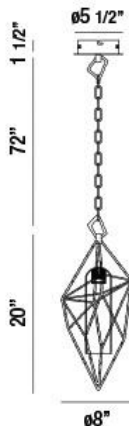

VERDINO, 8" ROUND PENDANT

PRODUCT DETAILS

No.	:	33757-018
Product Color	:	ROSE GOLD
Product Material	:	METAL
Shade / Accent Colour	:	CLEAR
Shade / Accent Material	:	TEXTURED GLASS
Diameter	:	8"
Height	:	20"
Overall Height	:	93.5"
Weight	:	5.7lbs

LIGHT SOURCE DETAILS

Light Source Type	:	INTEGRATED LED
Input Voltage	:	120V
Bulb Voltage	:	120V
Socket Type	:	LED
Total Wattage	:	5W
Total Lumen	:	400lm
Kelvin	:	4000K
CRI	:	90+
Dimmable	:	Yes

Options Available

ITEM NO.	FINISH	SHADE
33757-018	ROSE GOLD	CLEAR

TECHNICAL DETAILS

Hanging Support Type	:	CHAIN
Hanging Support Length	:	72"
Canopy / Backplate Height	:	1.5"
Canopy / Backplate Dia.	:	5.5"
Location	:	DRY
Approval	:	