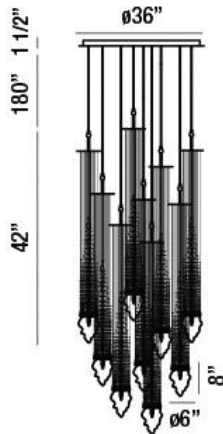

## CASCATA, 36" ROUND CHANDELIER

### PRODUCT DETAILS

No.	:	33749-013
Product Color	:	.
Product Material	:	METAL
Shade / Accent Colour	:	AMBER
Shade / Accent Material	:	HAND-BLOWN GLASS/CRYSTAL BEADING
Diameter	:	36"
Height	:	42"
Overall Height	:	223.5"
Weight	:	85.8lbs
Shade Diameter	:	6"

### TECHNICAL DETAILS

Hanging Support Type	:	WIRE
Hanging Support Length	:	180"
Canopy / Backplate Height	:	1.5"
Canopy / Backplate Dia.	:	36"
Location	:	DRY
Approval	:	