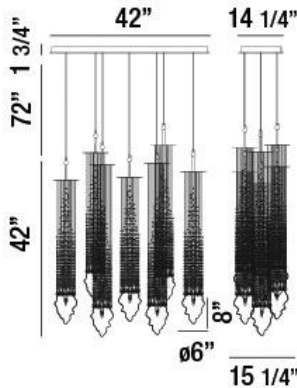

## CASCATA, 42" OVAL CHANDELIER

### PRODUCT DETAILS

|                         |   |                                     |
|-------------------------|---|-------------------------------------|
| No.                     | : | 33748-016                           |
| Product Color           | : | POLISHED GOLD                       |
| Product Material        | : | METAL                               |
| Shade / Accent Colour   | : | AMBER                               |
| Shade / Accent Material | : | HAND-BLOWN<br>GLASS/CRYSTAL BEADING |
| Length                  | : | 42"                                 |
| Width                   | : | 15.25"                              |
| Height                  | : | 42"                                 |
| Overall Height          | : | 115.75"                             |
| Weight                  | : | 37.4lbs                             |
| Shade Diameter          | : | 6"                                  |

### LIGHT SOURCE DETAILS

|                   |   |         |
|-------------------|---|---------|
| Number of Bulbs   | : | 7       |
| Light Source      | : | Halogen |
| Light Source Type | : | G9      |
| Input Voltage     | : | 120V    |
| Bulb Voltage      | : | 120V    |
| Socket Type       | : | G9      |
| Wattage           | : | 40W     |
| Total Wattage     | : | 280W    |
| Bulb Included     | : | Yes     |
| Dimmable          | : | Yes     |

### TECHNICAL DETAILS

|                           |   |   |
|---------------------------|---|---|
| Hanging Support Type      | : | WIRE  |
| Hanging Support Length    | : | 72"   |
| Canopy / Backplate Length | : | 42"   |
| Canopy / Backplate Height | : | 1.75"   |
| Canopy / Backplate Width  | : | 14.75"  |
| Location                  | : | DRY   |
| Approval                  | : |  |