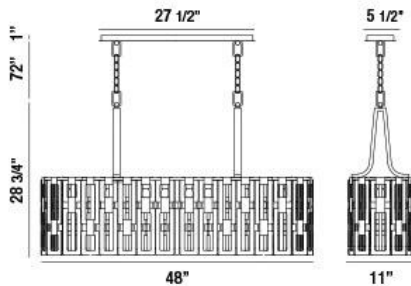

VIVIANA, 48" OVAL CHANDELIER

PRODUCT DETAILS

No.	:	33743-011
Product Color	:	CHROME
Product Material	:	METAL
Shade / Accent Colour	:	CLEAR
Shade / Accent Material	:	HAND PRESSED GLASS
Length	:	48"
Width	:	11"
Height	:	28.75"
Overall Height	:	101.75"
Weight	:	68.2lbs

Options Available

ITEM NO.	FINISH	SHADE
33743-011	CHROME	CLEAR

TECHNICAL DETAILS

Hanging Support Type	:	CHAIN
Hanging Support Length	:	72"
Canopy / Backplate Length	:	27.5"
Canopy / Backplate Height	:	1"
Canopy / Backplate Width	:	5.5"
Location	:	DRY
Approval	:	