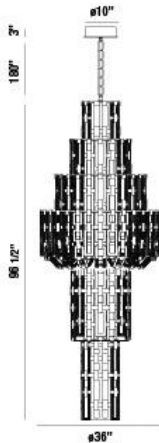

VIVIANA, 36" ROUND CHANDELIER

PRODUCT DETAILS

No.	:	33741-017
Product Color	:	CHROME
Product Material	:	METAL
Shade / Accent Colour	:	CLEAR
Shade / Accent Material	:	HAND PRESSED GLASS
Diameter	:	36"
Height	:	96.5"
Overall Height	:	279.5"
Weight	:	243.5lbs

LIGHT SOURCE DETAILS

Number of Bulbs	:	26
Light Source	:	Incandescent
Light Source Type	:	B10
Input Voltage	:	120V
Bulb Voltage	:	120V
Socket Type	:	E12
Wattage	:	40W
Total Wattage	:	1040W
Bulb Included	:	No
Dimmable	:	Yes

Options Available

ITEM NO.	FINISH	SHADE
33741-017	CHROME	CLEAR

TECHNICAL DETAILS

Hanging Support Type	:	CHAIN
Hanging Support Length	:	180"
Canopy / Backplate Height	:	3"
Canopy / Backplate Dia.	:	10"
Location	:	DRY
Approval	:	