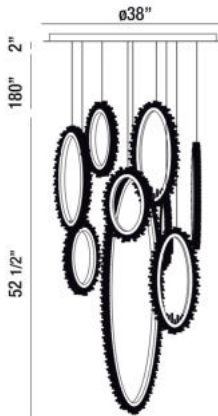

SCOPPIA, 38" ROUND CHANDELIER

PRODUCT DETAILS

No.	:	33732-015
Product Color	:	CHROME
Product Material	:	METAL
Shade / Accent Colour	:	CLEAR
Shade / Accent Material	:	MULTIPLE FACET CRYSTAL BEADS
Diameter	:	38"
Height	:	52.5"
Overall Height	:	234.5"
Weight	:	50lbs

LIGHT SOURCE DETAILS

Light Source Type	:	INTEGRATED LED
Input Voltage	:	120V
Bulb Voltage	:	120V
Socket Type	:	LED
Total Wattage	:	213W
Total Lumen	:	14600lm
Kelvin	:	3500K
CRI	:	90+
Dimmable	:	Yes

Options Available

ITEM NO.	FINISH	SHADE
33732-015	CHROME	CLEAR

TECHNICAL DETAILS

Hanging Support Type	:	AIRCRAFT CABLE
Hanging Support Length	:	180"
Canopy / Backplate Height	:	2"
Canopy / Backplate Dia.	:	38"
Location	:	DRY
Approval	:	