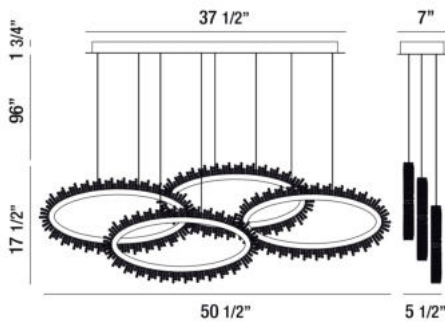

SCOPPIA, 51" LINEAR CHANDELIER

PRODUCT DETAILS

No.	:	33731-018
Product Color	:	CHROME
Product Material	:	METAL
Shade / Accent Colour	:	CLEAR
Shade / Accent Material	:	MULTIPLE FACET CRYSTAL BEADS
Length	:	50.5"
Width	:	5.5"
Height	:	17.5"
Overall Height	:	115.25"
Weight	:	19.8lbs

LIGHT SOURCE DETAILS

Light Source Type	:	INTEGRATED LED
Input Voltage	:	120V
Bulb Voltage	:	120V
Socket Type	:	LED
Total Wattage	:	92W
Total Lumen	:	6300lm
Kelvin	:	3500K
CRI	:	90+
Dimmable	:	Yes

Options Available

ITEM NO.	FINISH	SHADE
33731-018	CHROME	CLEAR

TECHNICAL DETAILS

Hanging Support Type	:	AIRCRAFT CABLE
Hanging Support Length	:	96"
Canopy / Backplate Length	:	37.5"
Canopy / Backplate Height	:	1.75"
Canopy / Backplate Width	:	7"
Location	:	DRY
Approval	:	