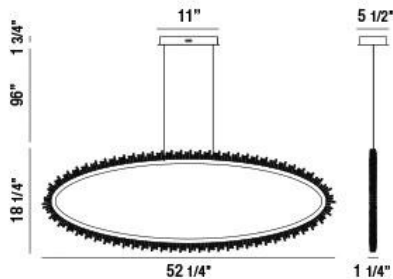

SCOPPIA, 52" OVAL CHANDELIER

PRODUCT DETAILS

No.	:	33730-011
Product Color	:	CHROME
Product Material	:	METAL
Shade / Accent Colour	:	CLEAR
Shade / Accent Material	:	MULTIPLE FACET CRYSTAL BEADS
Length	:	52.25"
Width	:	1.25"
Height	:	18.25"
Overall Height	:	116"
Weight	:	11lbs

ITEM NO.	FINISH	SHADE
33730-011	CHROME	CLEAR

TECHNICAL DETAILS

Hanging Support Type	:	AIRCRAFT CABLE
Hanging Support Length	:	96"
Canopy / Backplate Length	:	11"
Canopy / Backplate Height	:	1.75"
Canopy / Backplate Width	:	5.5"
Location	:	DRY
Approval	:	