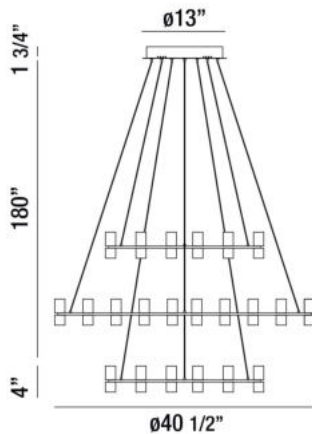

NETTO, 41" ROUND CHANDELIER

PRODUCT DETAILS

No.	:	33726-014
Product Color	:	CHROME
Product Material	:	METAL
Shade / Accent Colour	:	CLEAR
Shade / Accent Material	:	ACRYLIC
Diameter	:	40.5"
Height	:	4"
Overall Height	:	193.75"
Weight	:	22lbs

ITEM NO.	FINISH	SHADE
33726-014	CHROME	CLEAR

TECHNICAL DETAILS

Hanging Support Type	:	AIRCRAFT CABLE
Hanging Support Length	:	180"
Canopy / Backplate Height	:	1.75"
Canopy / Backplate Dia.	:	13"
Location	:	DRY
Approval	:	