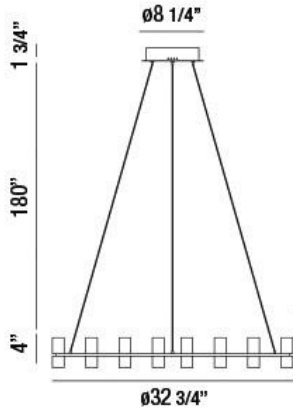

PROJECT INFORMATION

Job Name: Date: Type:

Comments: