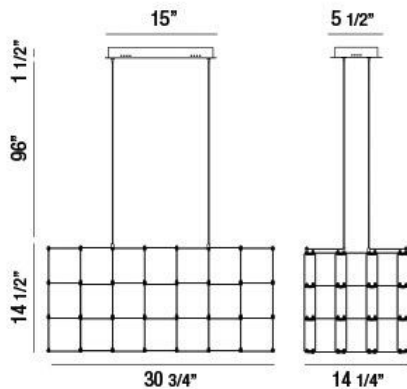

LINWOOD, 31" RECTANGULAR CHANDELIER

PRODUCT DETAILS

No.	:	33717-012
Product Color	:	CHROME
Product Material	:	METAL
Length	:	30.75"
Width	:	14.25"
Height	:	14.5"
Overall Height	:	112"
Weight	:	11.7lbs

LIGHT SOURCE DETAILS

Light Source Type	:	INTEGRATED LED
Input Voltage	:	120V
Bulb Voltage	:	120V
Socket Type	:	LED
Total Wattage	:	26W
Total Lumen	:	1920lm
Kelvin	:	4000K
CRI	:	90+
Dimmable	:	Yes

Options Available

ITEM NO.	FINISH	SHADE
33717-012	CHROME	

TECHNICAL DETAILS

Hanging Support Type	:	AIRCRAFT CABLE
Hanging Support Length	:	96"
Canopy / Backplate Length	:	15"
Canopy / Backplate Height	:	1.5"
Canopy / Backplate Width	:	5.5"
Location	:	DRY
Approval	:	