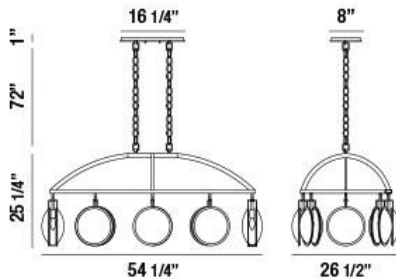

## HAVENDALE, 54" OVAL CHANDELIER

### PRODUCT DETAILS

No.	:	33713-014
Product Color	:	POLISHED NICKEL
Product Material	:	METAL
Shade / Accent Colour	:	MERCURY
Shade / Accent Material	:	GLASS
Length	:	54.25"
Width	:	26.5"
Height	:	25.25"
Overall Height	:	98.25"
Weight	:	42lbs

### TECHNICAL DETAILS

Hanging Support Type	:	CHAIN
Hanging Support Length	:	72"
Canopy / Backplate Length	:	16.25"
Canopy / Backplate Height	:	1"
Canopy / Backplate Width	:	8"
Location	:	DRY
Approval	:	