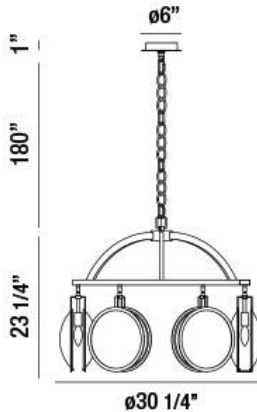

### PRODUCT DETAILS

No.	:	33712-017
Product Color	:	POLISHED NICKEL
Product Material	:	METAL
Shade / Accent Colour	:	MERCURY
Shade / Accent Material	:	GLASS
Diameter	:	30.25"
Height	:	23.25"
Overall Height	:	204.25"
Weight	:	29lbs

### LIGHT SOURCE DETAILS

Number of Bulbs	:	6
Light Source	:	Incandescent
Light Source Type	:	B10
Input Voltage	:	120V
Bulb Voltage	:	120V
Socket Type	:	E12
Wattage	:	60W
Total Wattage	:	360W
Bulb Included	:	No
Dimmable	:	Yes

### TECHNICAL DETAILS

Hanging Support Type	:	CHAIN
Hanging Support Length	:	180"
Canopy / Backplate Height	:	1.25"
Canopy / Backplate Dia.	:	6"
Location	:	DRY
Approval	:	