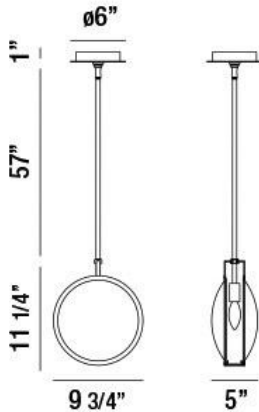

HAVENDALE, 10" OVAL PENDANT

PRODUCT DETAILS

No.	:	33711-010
Product Color	:	POLISHED NICKEL
Product Material	:	METAL
Shade / Accent Colour	:	MERCURY
Shade / Accent Material	:	GLASS
Length	:	9.75"
Width	:	5"
Height	:	11.25"
Overall Height	:	69.25"
Weight	:	6lbs

LIGHT SOURCE DETAILS

Number of Bulbs	:	1
Light Source	:	Incandescent
Light Source Type	:	B10
Input Voltage	:	120V
Bulb Voltage	:	120V
Socket Type	:	E12
Wattage	:	60W
Total Wattage	:	60W
Bulb Included	:	No
Dimmable	:	Yes

Options Available

ITEM NO.	FINISH	SHADE
33711-010	POLISHED NICKEL	MERCURY

TECHNICAL DETAILS

Hanging Support Type	:	ROD
Hanging Support Length	:	57"
Rods Included	:	3"+6"+12"+18"+18"
Canopy / Backplate Height	:	1.25"
Canopy / Backplate Dia.	:	6"
Location	:	DRY
Approval	:	