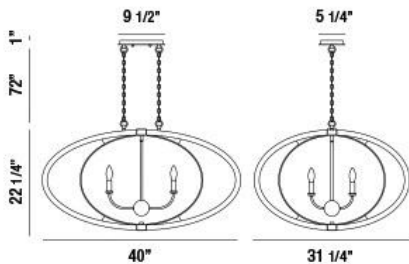

### PRODUCT DETAILS

No.	:	33708-010
Product Color	:	POLISHED NICKEL
Product Material	:	METAL
Length	:	40"
Width	:	31.25"
Height	:	22.25"
Overall Height	:	95.25"
Weight	:	18lbs

### LIGHT SOURCE DETAILS

Number of Bulbs	:	6
Light Source	:	Incandescent
Light Source Type	:	B10
Input Voltage	:	120V
Bulb Voltage	:	120V
Socket Type	:	E12
Wattage	:	60W
Total Wattage	:	360W
Bulb Included	:	No
Dimmable	:	Yes

### TECHNICAL DETAILS

Hanging Support Type	:	CHAIN
Hanging Support Length	:	72"
Canopy / Backplate Length	:	9.5"
Canopy / Backplate Height	:	1"
Canopy / Backplate Width	:	5.25"
Location	:	DRY
Approval	:	