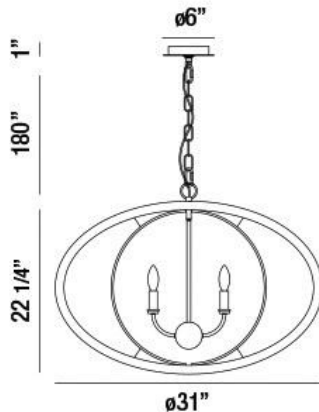

AMHERST, 31" ROUND CHANDELIER

PRODUCT DETAILS

No.	:	33707-013
Product Color	:	POLISHED NICKEL
Product Material	:	METAL
Diameter	:	31"
Height	:	22.25"
Overall Height	:	203.25"
Weight	:	10lbs

LIGHT SOURCE DETAILS

Number of Bulbs	:	4
Light Source	:	Incandescent
Light Source Type	:	B10
Input Voltage	:	120V
Bulb Voltage	:	120V
Socket Type	:	E12
Wattage	:	60W
Total Wattage	:	240W
Bulb Included	:	No
Dimmable	:	Yes

Options Available

ITEM NO.	FINISH	SHADE
33707-013	POLISHED NICKEL	

TECHNICAL DETAILS

Hanging Support Type	:	CHAIN
Hanging Support Length	:	180"
Canopy / Backplate Height	:	1"
Canopy / Backplate Dia.	:	6"
Location	:	DRY
Approval	:	