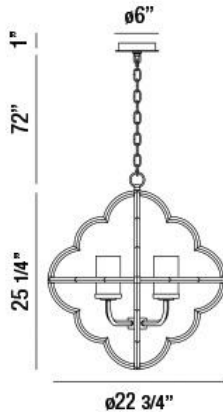

DOUVILLE, 23" ROUND CHANDELIER

PRODUCT DETAILS

No.	:	33705-019
Product Color	:	CHROME
Product Material	:	METAL
Shade / Accent Colour	:	OPAL WHITE
Shade / Accent Material	:	GLASS
Diameter	:	22.75"
Height	:	25.25"
Overall Height	:	98.25"
Weight	:	10lbs

LIGHT SOURCE DETAILS

Number of Bulbs	:	4
Light Source	:	Incandescent
Light Source Type	:	B10
Input Voltage	:	120V
Bulb Voltage	:	120V
Socket Type	:	E12
Wattage	:	60W
Total Wattage	:	240W
Bulb Included	:	No
Dimmable	:	Yes

Options Available

ITEM NO.	FINISH	SHADE
33705-019	CHROME	OPAL WHITE

TECHNICAL DETAILS

Hanging Support Type	:	CHAIN
Hanging Support Length	:	72"
Canopy / Backplate Height	:	1"
Canopy / Backplate Dia.	:	5.5"
Location	:	DRY
Approval	:	