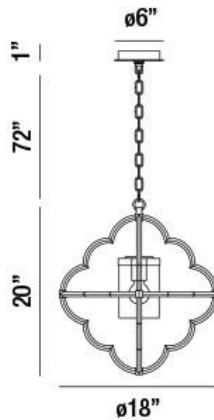

DOUVILLE, 18" ROUND CHANDELIER

PRODUCT DETAILS

No.	:	33704-012
Product Color	:	CHROME
Product Material	:	METAL
Shade / Accent Colour	:	OPAL WHITE
Shade / Accent Material	:	GLASS
Diameter	:	18"
Height	:	20"
Overall Height	:	93"
Weight	:	6lbs

Options Available

ITEM NO.	FINISH	SHADE
33704-012	CHROME	OPAL WHITE

TECHNICAL DETAILS

Hanging Support Type	:	CHAIN
Hanging Support Length	:	72"
Canopy / Backplate Height	:	1"
Canopy / Backplate Dia.	:	5.5"
Location	:	DRY
Approval	:	