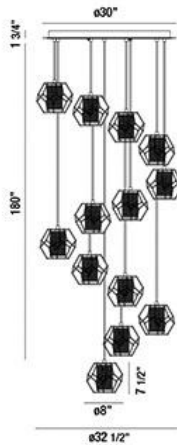

## BETTINO, 33" ROUND CHANDELIER

### PRODUCT DETAILS

No.	:	33703-015
Product Color	:	BLACK
Product Material	:	METAL
Shade / Accent Colour	:	BLACK/BRASS
Shade / Accent Material	:	METAL CAGE
Diameter	:	32.5"
Height	:	7.5"
Overall Height	:	189.25"
Weight	:	37.5lbs

### TECHNICAL DETAILS

Hanging Support Type	:	WIRE
Hanging Support Length	:	180"
Canopy / Backplate Height	:	1.75"
Canopy / Backplate Dia.	:	30"
Location	:	DRY
Approval	:	