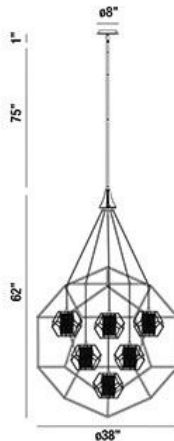

BETTINO, 38" ROUND CHANDELIER

PRODUCT DETAILS

No.	:	33702-018
Product Color	:	BLACK
Product Material	:	METAL
Shade / Accent Colour	:	BLACK/BRASS
Shade / Accent Material	:	METAL CAGE
Diameter	:	38"
Height	:	62"
Overall Height	:	120"
Weight	:	17.6lbs

LIGHT SOURCE DETAILS

Number of Bulbs	:	7
Light Source	:	Incandescent
Light Source Type	:	B10
Input Voltage	:	120V
Bulb Voltage	:	120V
Socket Type	:	E12
Wattage	:	60W
Total Wattage	:	420W
Bulb Included	:	No
Dimmable	:	Yes

Options Available

ITEM NO.	FINISH	SHADE
33702-018	BLACK	BLACK/BRASS

TECHNICAL DETAILS

Hanging Support Type	:	ROD
Hanging Support Length	:	57"
Rods Included	:	3"+6"+12"+18"+18"+18"
Canopy / Backplate Height	:	1"
Canopy / Backplate Dia.	:	8"
Location	:	DRY
Approval	:	