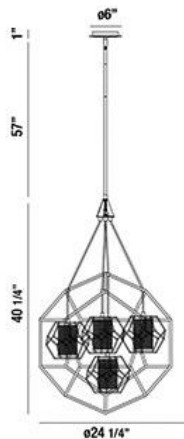

## BETTINO, 24" ROUND CHANDELIER

### PRODUCT DETAILS

No.	:	33701-011
Product Color	:	BLACK
Product Material	:	METAL
Shade / Accent Colour	:	BLACK/BRASS
Shade / Accent Material	:	METAL CAGE
Diameter	:	24.25"
Height	:	40.25"
Overall Height	:	98.25"
Weight	:	12.8lbs

### TECHNICAL DETAILS

Hanging Support Type	:	ROD
Hanging Support Length	:	57"
Rods Included	:	3"+6"+12"+18"+18"
Canopy / Backplate Height	:	1"
Canopy / Backplate Dia.	:	6"
Location	:	DRY
Approval	:	