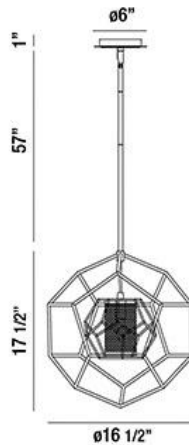

## BETTINO, 17" ROUND PENDANT

### PRODUCT DETAILS

No.	:	33700-014
Product Color	:	BLACK
Product Material	:	METAL
Shade / Accent Colour	:	BLACK/BRASS
Shade / Accent Material	:	METAL CAGE
Diameter	:	16.5"
Height	:	17.5"
Overall Height	:	75.5"
Weight	:	6.1lbs

### TECHNICAL DETAILS

Hanging Support Type	:	ROD
Hanging Support Length	:	57"
Rods Included	:	3"+6"+12"+18"+18"
Canopy / Backplate Height	:	1"
Canopy / Backplate Dia.	:	6"
Location	:	DRY
Approval	:	