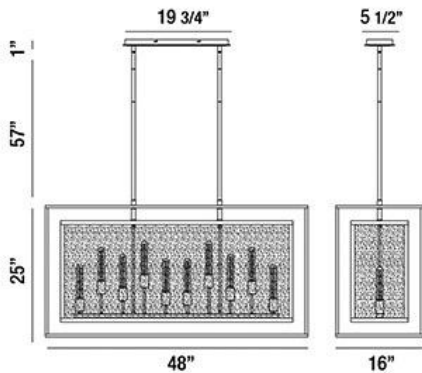

## AFFILATO, 48" RECTANGULAR CHANDELIER

### PRODUCT DETAILS

No.	:	33698-014
Product Color	:	BLACK
Product Material	:	METAL
Shade / Accent Colour	:	CLEAR
Shade / Accent Material	:	SEEDED GLASS
Length	:	48"
Width	:	16"
Height	:	25"
Overall Height	:	83"
Weight	:	51.6lbs

### TECHNICAL DETAILS

Hanging Support Type	:	ROD
Hanging Support Length	:	57"
Rods Included	:	3"+6"+12"+18"+18"
Canopy / Backplate Length	:	19.75"
Canopy / Backplate Height	:	1"
Canopy / Backplate Width	:	5.5"
Location	:	DRY
Approval	:	