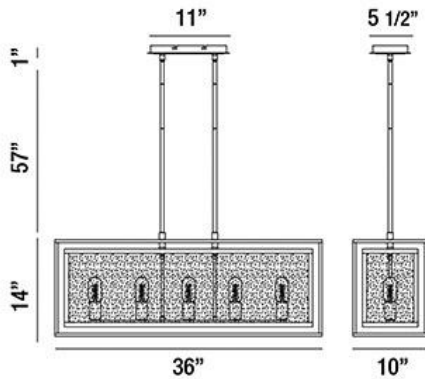

AFFILATO, 36" RECTANGULAR CHANDELIER

PRODUCT DETAILS

No.	:	33696-010
Product Color	:	BLACK
Product Material	:	METAL
Shade / Accent Colour	:	CLEAR
Shade / Accent Material	:	SEEDED GLASS
Length	:	36"
Width	:	10"
Height	:	14"
Overall Height	:	72"
Weight	:	22lbs

Options Available

ITEM NO.	FINISH	SHADE
33696-010	BLACK	CLEAR

TECHNICAL DETAILS

Hanging Support Type	:	ROD
Hanging Support Length	:	57"
Rods Included	:	3"+6"+12"+18"+18"
Canopy / Backplate Length	:	11"
Canopy / Backplate Height	:	1"
Canopy / Backplate Width	:	5.5"
Location	:	DRY
Approval	:	