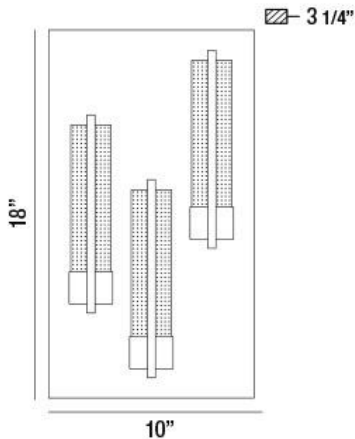

PARI, LED OUTDOOR WALL SCNCE

PRODUCT DETAILS

No.	:	33693-019
Product Color	:	ANTIQUE SILVER
Shade / Accent Colour	:	SEEDED GLASS
Width	:	10"
Height	:	18"
Ext	:	3.25"
Weight	:	17.2lbs

LIGHT SOURCE DETAILS

Light Source Type	:	INTEGRATED LED
Input Voltage	:	120V
Bulb Voltage	:	120V
Socket Type	:	LED
Total Wattage	:	5W
Total Lumen	:	400lm
Kelvin	:	3000K
CRI	:	90+
Dimmable	:	Yes

Options Available

ITEM NO. 33693-019	FINISH ANTIQUE SILVER	SHADE SEEDED GLASS
------------------------------	---------------------------------	------------------------------

TECHNICAL DETAILS

Canopy / Backplate Length	:	18"
Canopy / Backplate Height	:	0.75"
Canopy / Backplate Width	:	10"
Driver	:	ZEGA
IP Rating	:	54
Location	:	WET
Approval	:	
Title 24	:	Yes

PROJECT INFORMATION