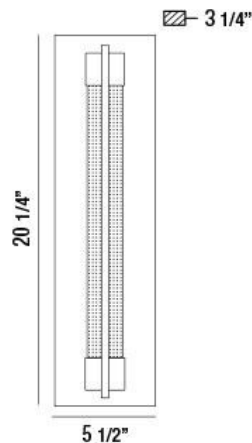

PARI, LED OUTDOOR WALL SCNCE

PRODUCT DETAILS

No.	:	33692-012
Product Color	:	ANTIQUÉ SILVER
Shade / Accent Colour	:	SEEDED GLASS
Width	:	5.5"
Height	:	20.25"
Ext	:	3.25"
Weight	:	10.8lbs

LIGHT SOURCE DETAILS

Light Source Type	:	INTEGRATED LED
Input Voltage	:	120V
Bulb Voltage	:	120V
Socket Type	:	LED
Total Wattage	:	10W
Total Lumen	:	800lm
Kelvin	:	3000K
CRI	:	90+
Dimmable	:	Yes

Options Available

ITEM NO.	FINISH	SHADE
33692-012	ANTIQUÉ SILVER	SEEDED GLASS

TECHNICAL DETAILS

Canopy / Backplate Length	:	20.5"
Canopy / Backplate Height	:	0.75"
Canopy / Backplate Width	:	5.5"
Driver	:	ZEGA
IP Rating	:	54
Location	:	WET
Approval	:	
Title 24	:	Yes

PROJECT INFORMATION