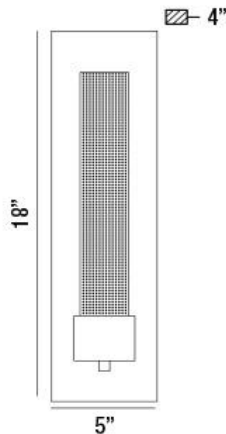

SOLATO, LED OUTDOOR WALL SCONCE

PRODUCT DETAILS

No.	:	33689-012
Product Color	:	BLACK
Shade / Accent Colour	:	SEEDED GLASS
Width	:	5"
Height	:	18"
Ext	:	4"
Weight	:	5.7lbs

LIGHT SOURCE DETAILS

Light Source Type	:	INTEGRATED LED
Input Voltage	:	120V
Bulb Voltage	:	120V
Socket Type	:	LED
Total Wattage	:	7.5W
Total Lumen	:	600lm
Kelvin	:	3000K
CRI	:	90+
Dimmable	:	Yes

Options Available

ITEM NO.	FINISH	SHADE
33689-012	BLACK	SEEDED GLASS

TECHNICAL DETAILS

Canopy / Backplate Length	:	18"
Canopy / Backplate Height	:	0.75"
Canopy / Backplate Width	:	5"
Driver	:	ZEGA
IP Rating	:	54
Location	:	WET
Approval	:	
Title 24	:	Yes