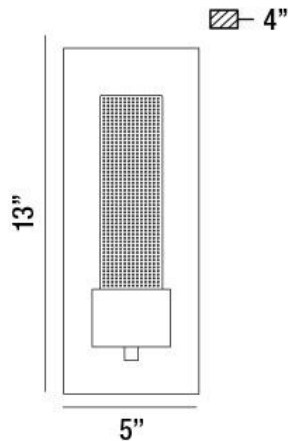

SOLATO, LED OUTDOOR WALL SCONCE

PRODUCT DETAILS

No.	:	33688-015
Product Color	:	BLACK
Shade / Accent Colour	:	SEEDED GLASS
Width	:	5"
Height	:	13"
Ext	:	4"
Weight	:	4.4lbs

LIGHT SOURCE DETAILS

Light Source Type	:	INTEGRATED LED
Input Voltage	:	120V
Bulb Voltage	:	120V
Socket Type	:	LED
Total Wattage	:	4.5W
Total Lumen	:	400lm
Kelvin	:	3000K
CRI	:	90+
Dimmable	:	Yes

Options Available

ITEM NO.	FINISH	SHADE
33688-015	BLACK	SEEDED GLASS

TECHNICAL DETAILS

Canopy / Backplate Length	:	13"
Canopy / Backplate Height	:	0.75"
Canopy / Backplate Width	:	5"
Driver	:	ZEGA
IP Rating	:	54
Location	:	WET
Approval	:	
Title 24	:	Yes