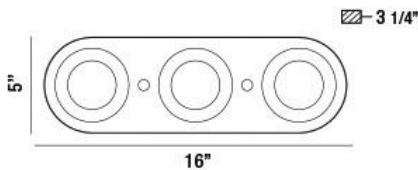

NYMARK, 16" CEILING MOUNT

PRODUCT DETAILS

No.	:	33618-012
Product Color	:	WHITE
Shade / Accent Colour	:	WHITE
Length	:	16"
Width	:	5"
Height	:	3.25"
Weight	:	5lbs

LIGHT SOURCE DETAILS

Light Source Type	:	INTEGRATED LED
Input Voltage	:	120V
Bulb Voltage	:	36-41V
Total Wattage	:	30W
Total Lumen	:	3300lm
Kelvin	:	3000K
CRI	:	80+
Dimmable	:	Yes

Options Available

ITEM NO.	FINISH	SHADE
33618-012	WHITE	WHITE

TECHNICAL DETAILS

Canopy / Backplate Length	:	16"
Canopy / Backplate Height	:	3.5"
Canopy / Backplate Width	:	5.25"
Location	:	DAMP
Approval	:	
Beam Angle	:	60 Degree