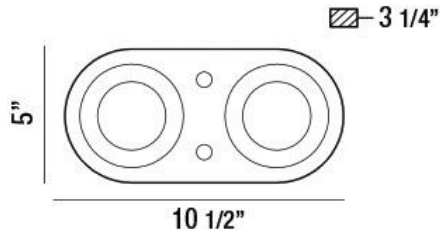

NYMARK, 11" CEILING MOUNT

PRODUCT DETAILS

No.	:	33617-015
Product Color	:	WHITE
Shade / Accent Colour	:	WHITE
Length	:	10.5"
Width	:	5"
Height	:	3.25"
Weight	:	3.4lbs

LIGHT SOURCE DETAILS

Light Source Type	:	INTEGRATED LED
Input Voltage	:	120V
Bulb Voltage	:	36-41V
Total Wattage	:	20W
Total Lumen	:	2200lm
Kelvin	:	3000K
CRI	:	80+
Dimmable	:	Yes

Options Available

ITEM NO.	FINISH	SHADE
33617-015	WHITE	WHITE

TECHNICAL DETAILS

Canopy / Backplate Length	:	10.75"
Canopy / Backplate Height	:	3.5"
Canopy / Backplate Width	:	5.25"
Location	:	DAMP
Approval	:	
Beam Angle	:	60 Degree