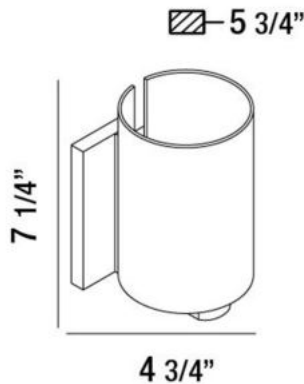

TECHNICAL DETAILS

Mounting	:	Up
Location	:	DRY
Approval	:	

PROJECT INFORMATION

Job Name: Date: Type:

Comments: