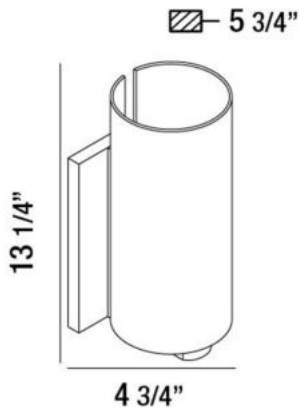

PILOS, 1-LIGHT LARGE LED

PRODUCT DETAILS

No.	:	33229-010
Product Color	:	CHROME
Shade / Accent Colour	:	OPAL WHITE GLASS
Width	:	4.75"
Height	:	13.25"
Ext	:	5.75"
Weight	:	3.6lbs

LIGHT SOURCE DETAILS

Light Source Type	:	INTEGRATED LED
Input Voltage	:	120V
Bulb Voltage	:	120V
Total Wattage	:	12W
Total Lumen	:	800lm
Kelvin	:	3000K
CRI	:	80
Dimmable	:	Yes

Options Available

ITEM NO.	FINISH	SHADE
33229-010	CHROME	OPAL WHITE GLASS

TECHNICAL DETAILS

Location	:	DRY
Approval	:	

PROJECT INFORMATION

Job Name: Date: Type:

Comments: