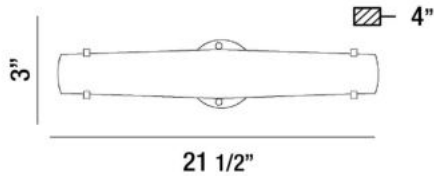

ABSOLVE, 1-LIGHT LED FLUSHMOUNT

PRODUCT DETAILS

No.	:	33228-013
Product Color	:	CHROME
Shade / Accent Colour	:	OPAL WHITE GLASS
Width	:	21.5"
Height	:	3"
Ext	:	4"
Weight	:	3lbs

LIGHT SOURCE DETAILS

Light Source Type	:	INTEGRATED LED
Input Voltage	:	120V
Bulb Voltage	:	120V
Total Wattage	:	20W
Total Lumen	:	1600lm
Kelvin	:	3000K
CRI	:	80
Dimmable	:	Yes

Options Available

ITEM NO.	FINISH	SHADE
33228-013	CHROME	OPAL WHITE GLASS
33228-020	SATIN NICKEL	OPAL WHITE GLASS

TECHNICAL DETAILS

Location	:	DRY
Approval	:	

PROJECT INFORMATION

 Job Name: Date: Type:

 Comments: