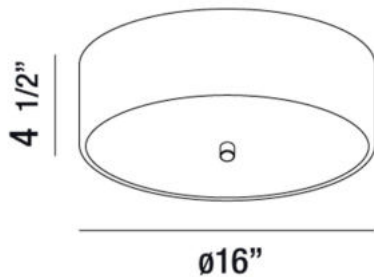

PROJECT INFORMATION

Job Name: Date: Type:

Comments: